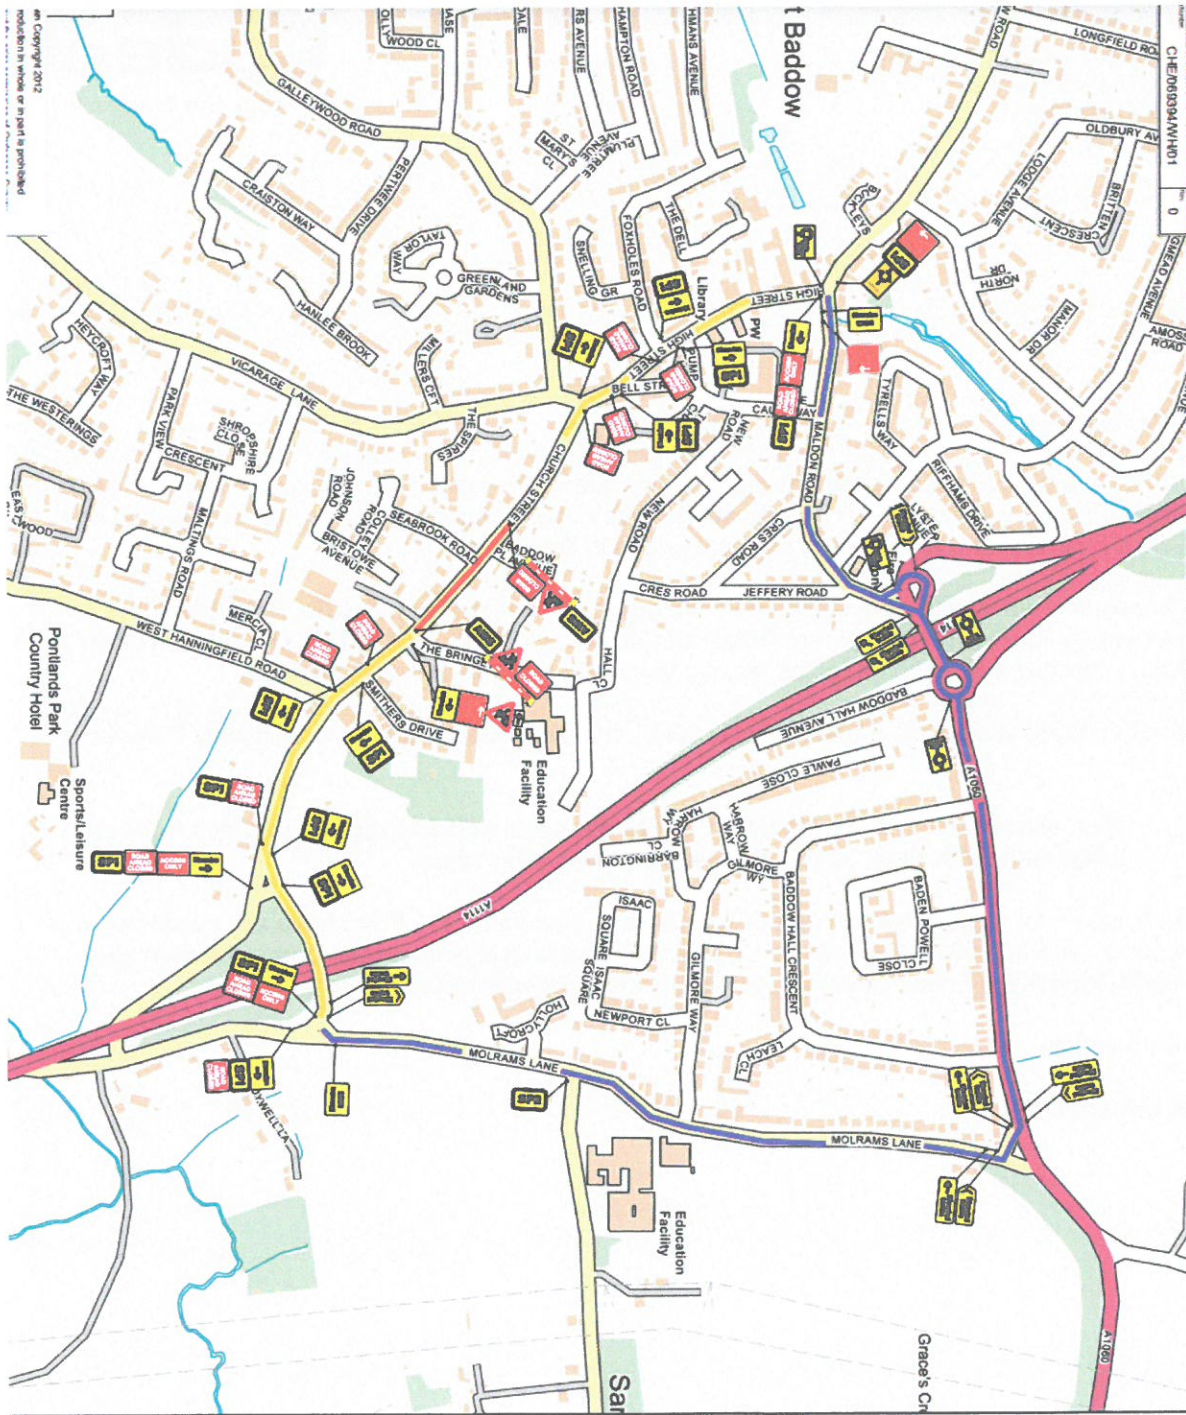

XFC102_260523_4076249_MACHINE1101921182041

Registered Office Ashbrook Court, Prologis Park
Central Boulevard, Coventry CV7 8PE
Registered in England and Wales No.10080864

National Gas Emergency Service
0800 111 999* (24hrs)

*Calls will be recorded and may be monitored

5000419 (01/13)

Page 2 of 535